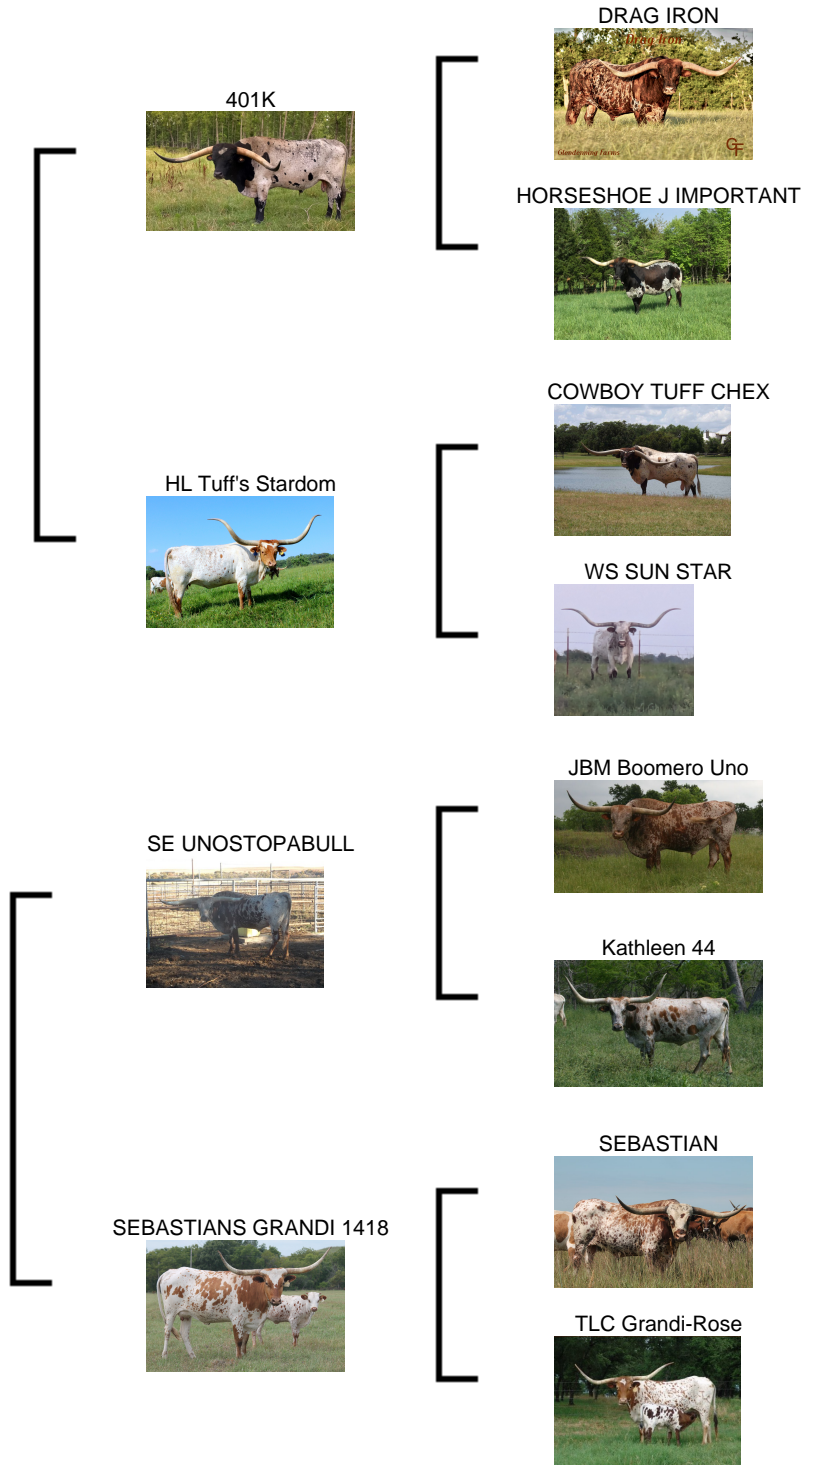

HALLOWED MAIDEN

Date of Birth: 10/31/2019
Registration 1: CI326178
Owner: Plain Dutch Partnerships INC. LTD.

Courtesy of Plain Dirt Farms

TTT: 85.7500 on 11/23/2024

HALLOWED MAIDEN

HL Heads Up

GRANDROSE EOT

401K

DRAG IRON

HORSESHOE J IMPORTANT

COWBOY TUFF CHEX

HL Tuff's Stardom

WS SUN STAR

SE UNOSTOPABULL

JBM Boomero Uno

Kathleen 44

SEBASTIAN'S GRANDI 1418

SEBASTIAN

TLC Grandi-Rose

<http://www.hiredhandsoftware.com>