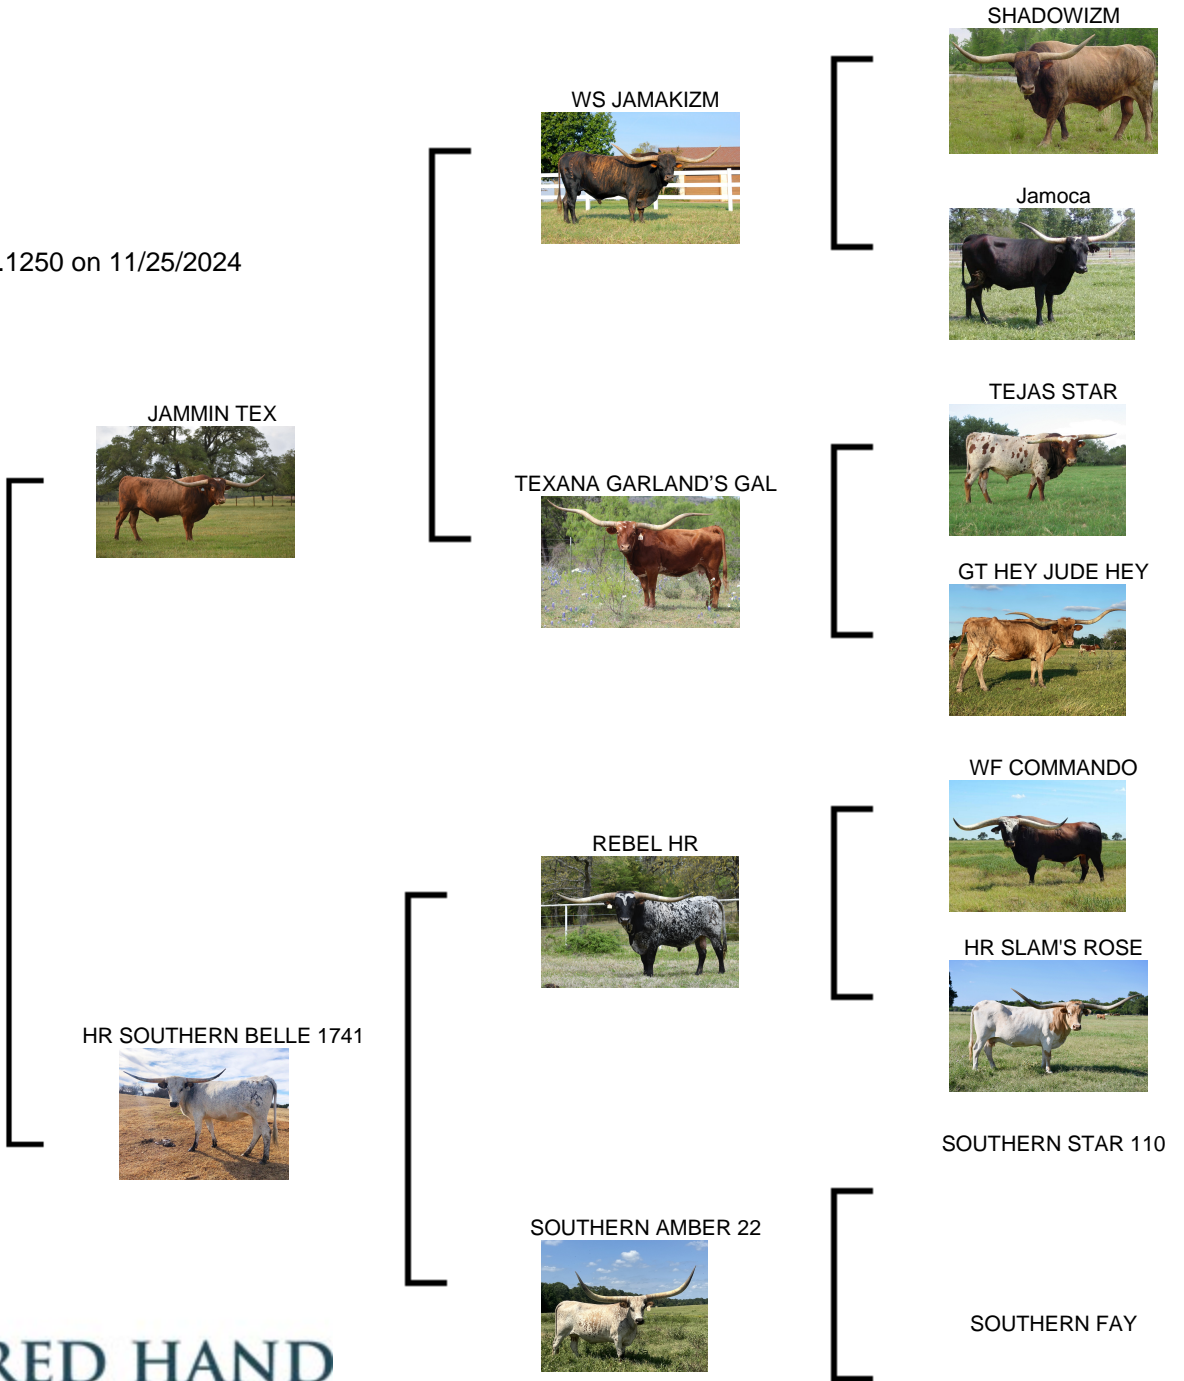

MB JAMMIN REBEL BELLE

Date of Birth: 01/27/2020
Registration 1: CI326179
Breeder: Harrell Ranch
Owner: Plain Dutch Partnerships INC. LTD.

Courtesy of Plain Dutch

Such an amazing pedigree, and color.

TTT: 78.1250 on 11/25/2024

MB JAMMIN REBEL BELLE

<http://www.hiredhandsoftware.com>