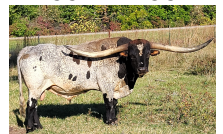

MB Black Moon

Date of Birth: 05/03/2020
Registration 1: 286184
Owner: MB Longhorns

True Black and White gorgeous young heifer with an amazing pedigree.

TTT: 58.0000 on 06/15/2024

J. R. ZIGGY